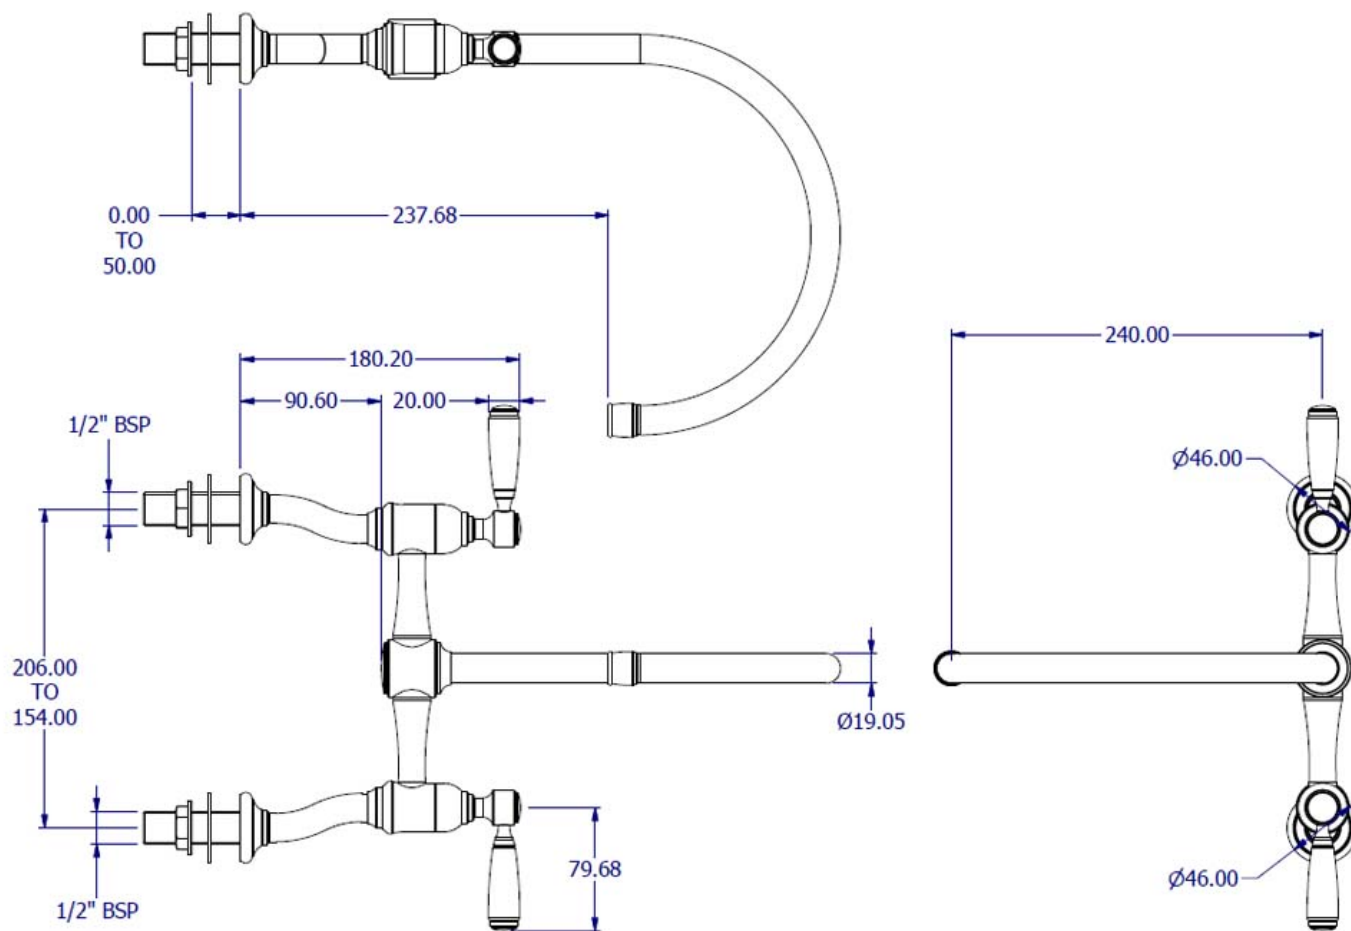

## FAIRFIELD KITCHEN MIXER - ANTIQUE GOLD METAL LEVERS

SHV2K13M.AG

POA

SAMUEL HEATH  
for a life less ordinary

10

Guarantee

10 Year Guarantee

Taphole

2 Tap Hole

Made in the United Kingdom

Indent Only

Contact us for availability

The Fairfield collection takes inspiration from the Arts and Crafts and Aesthetic movement. Fairfield is a carefully balanced combination of these formal influences with flowing lines and architectural detailing. Whilst the collection takes design cues from this era it retains a contemporary feel. The choices is yours with several different finishes & handle options.