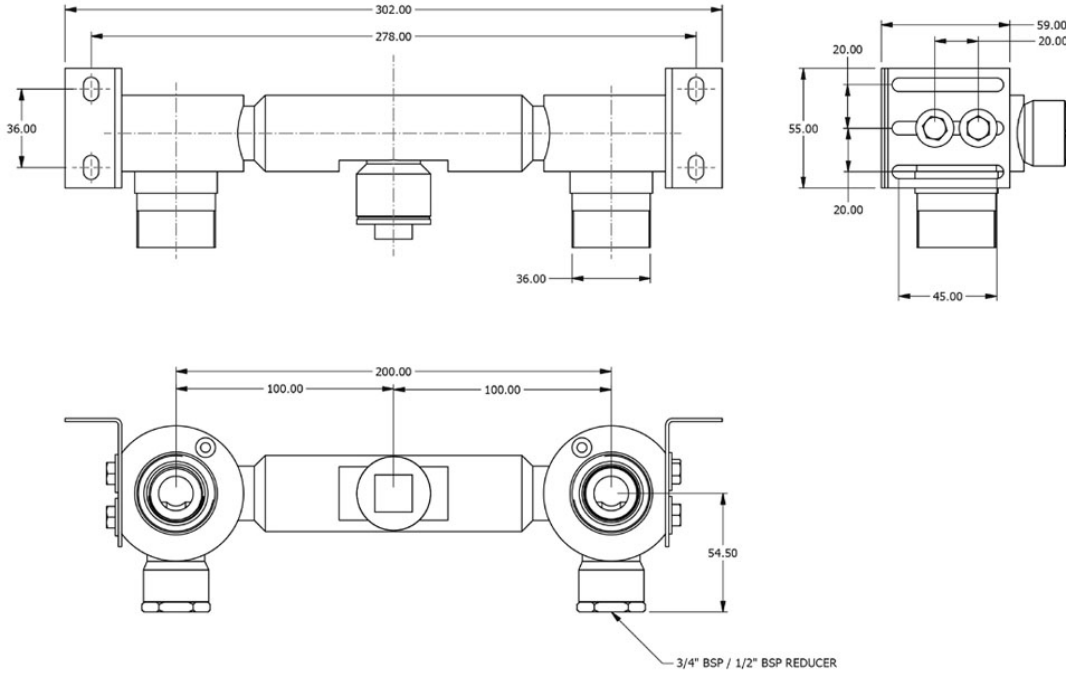

CONCEALED BODY FOR LANDMARK WALL BASIN MIXER

SHV718-IS.XX
POA

SAMUEL HEATH
for a life less ordinary

Residential/Light
Commercial Use

Suitable for Residential/Light Commercial Use (Kitchens, Bathrooms and Laundries in Hotels, Motels and Retirement Villages).