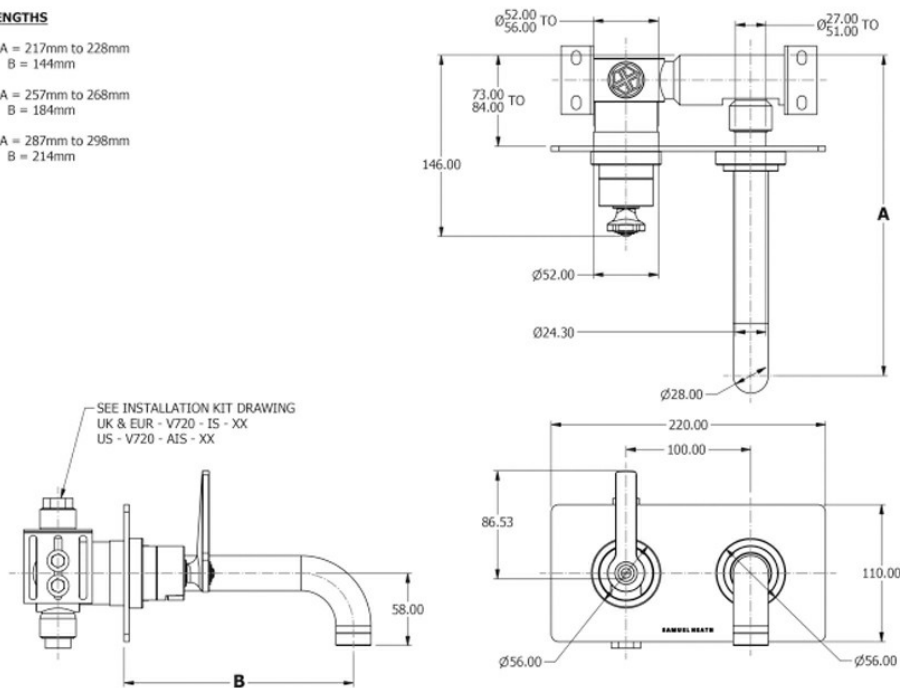

LANDMARK PURE WALL MOUNTED BASIN MIXER LEFT HANDED -
CHROME

SHV7K20-2LF-LH.CP
POA

SAMUEL HEATH
for a life less ordinary

SPOUT LENGTHS

V7K20-1: A = 217mm to 228mm
B = 144mm

V7K20-2: A = 257mm to 268mm
B = 184mm

V7K20-3: A = 287mm to 298mm
B = 214mm

Residential/Light
Commercial Use

Suitable for Residential/Light Commercial Use (Kitchens,
Bathrooms and Laundries in Hotels, Motels and
Retirement Villages).

Made in the United
Kingdom