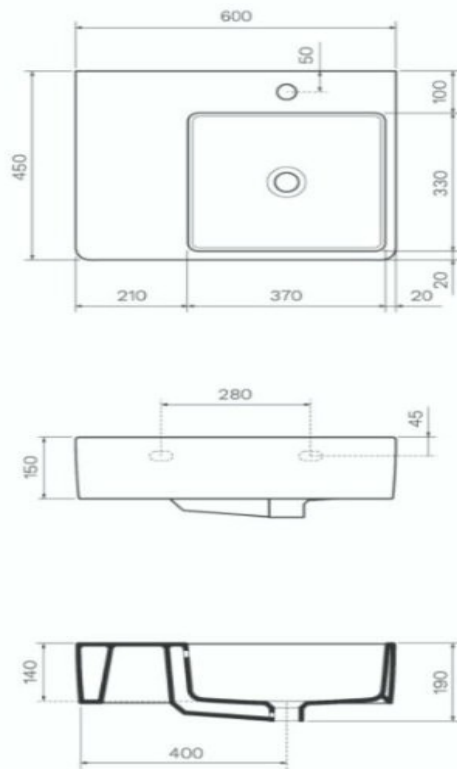

QUASAR WALL BASIN 600X450X190MM RIGHT BOWL 1TH OF
WHITE

SMQU601LS
\$1279

PARISI

Residential/Light Commercial Use

Suitable for Residential/Light Commercial Use (Kitchens, Bathrooms and Laundries in Hotels, Motels and Retirement Villages).

Guarantee

10 Year Guarantee

Taphole

1 Tap Hole

Includes Overflow

The Quasar 60 Wall Basin with Left Hand Shelf 1TH combines smooth, thin wide planes with soft rounded corners. Quasar is also a delight to use with a generously proportioned bowl made possible by the narrow tap landing. Designed by PARISI in conjunction with Simas, Quasar offers timelessness yet with clear presence.