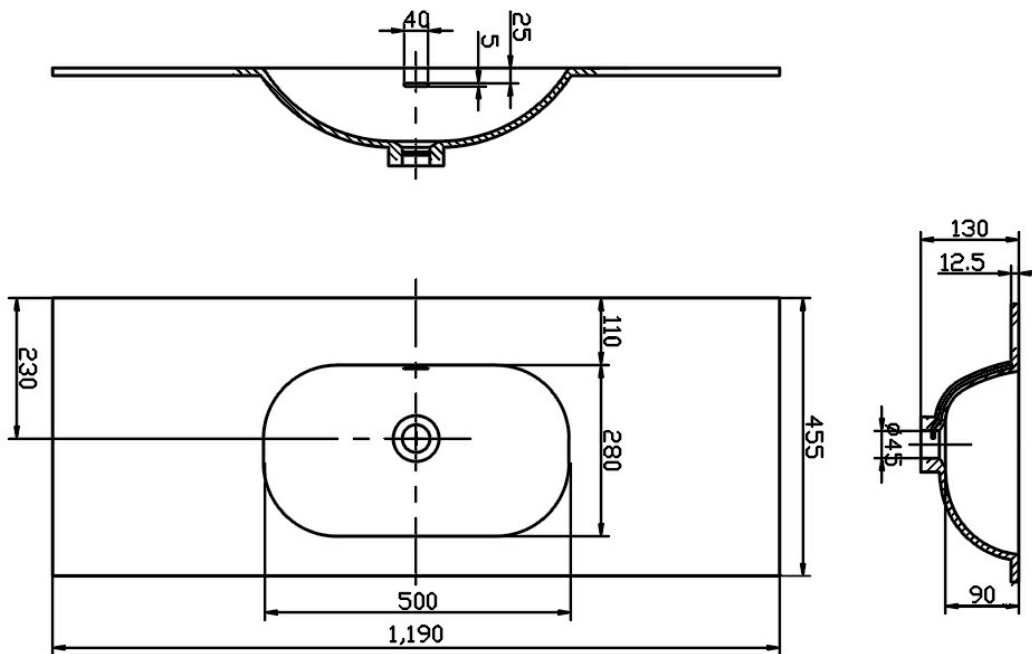

ELECAST OVALE VANITY TOP 1190X455X130MM SINGLE CENTRE
BOWL NTH WHITE

T-12EC120-IOV.WH
\$1435

ELEMENTi

	Silica Free	No use of Silica on vanity tops making it safer for you & the family
	Residential/Light Commercial Use	Suitable for Residential/Light Commercial Use (Kitchens, Bathrooms and Laundries in Hotels, Motels and Retirement Villages).
	Guarantee	5 Year Guarantee
	Drillable	Drillable for unique tapware installation.

EleCast tops are a polymethyl methacrylate (PMMA) solid surface, offering a durable, nonporous, nontoxic environmentally friendly material made specially for bathrooms and wet areas. EleCast tops are drillable on site, giving you the choice of deck or wall mounted tapware along with position offset to the left or right.*