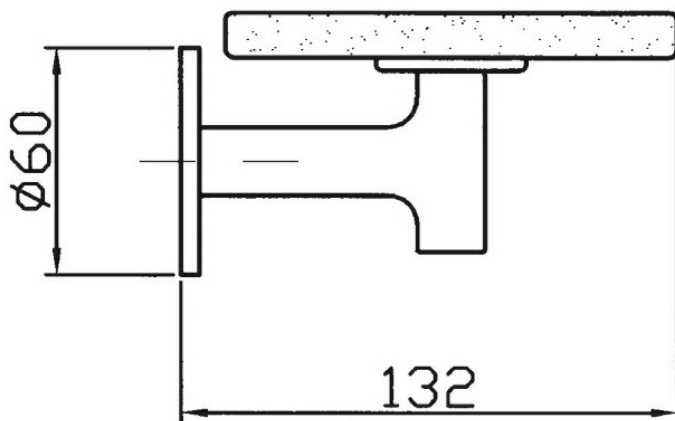

PAN WALL MOUNTED SOAP DISH - CHROME

ZAC610
\$519

ZUCCHETTI.

2	Guarantee	2 Year Guarantee on Non-Chrome Finishes
5	Guarantee	5 Year Guarantee
	Made in Italy	Designed & Engineered in Italy
	Indent Only	Contact us for availability

The Pan collection uses classical archetypes to develop aesthetics and new, completely original styles. Pan is focused on connecting the vertical and horizontal elements. Available in Chrome, Matt Black, Matt White and Brushed Nickel.