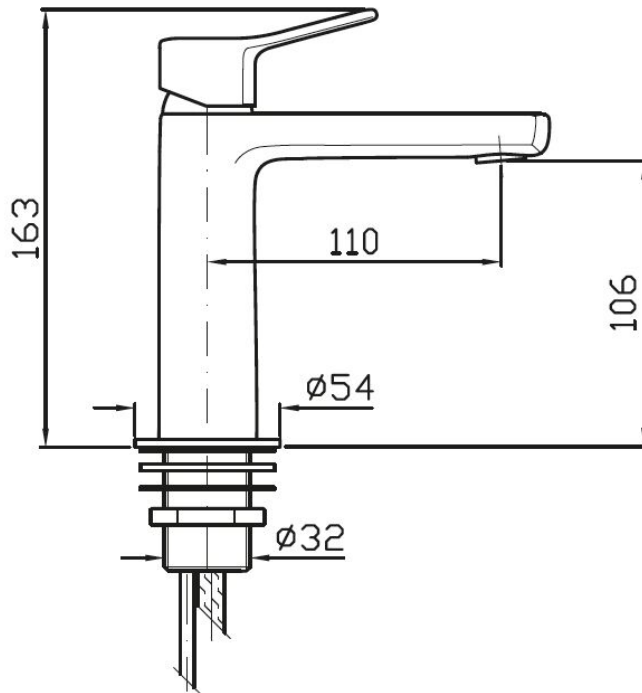

BRIM BASIN MIXER - BRUSHED NICKEL

ZBR381-1250.C3
$535

ZUCCHETTI.

Residential/Light Commercial Use

Suitable for Residential/Light Commercial Use (Kitchens, Bathrooms and Laundries in Hotels, Motels and Retirement Villages).

Guarantee

5 Year Guarantee on Non-Chrome Finishes

Guarantee

10 Year Guarantee

5 Star WELS rating

5 litres per minute

Design Award - Red Dot Design

Red Dot Design

Made in Italy

Designed & Engineered in Italy

Indent Only

Contact us for availability

BPIR - B2.3.1 Durability

This product complies with Building Code Regulation B2.3.1 Durability

BPIR - G12.3.2 (A) G12 Water Supplies

This product complies with Building Code Regulation G12.3.2 (A) G12 Water Supplies

BPIR - G12.3.7 G12 Water Supplies

This product complies with Building Code Regulation G12.3.7 G12 Water Supplies