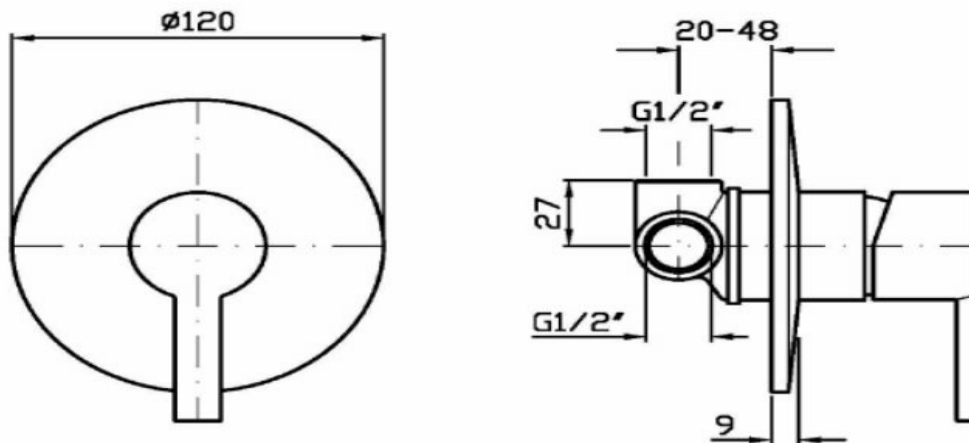

GILL SHOWER MIXER - CHROME

ZGL122-1252
$205

ZUCCHETTI.

Residential/Light
Commercial Use

Suitable for Residential/Light Commercial Use (Kitchens,
Bathrooms and Laundries in Hotels, Motels and
Retirement Villages).

5

Guarantee

5 Year Guarantee on Non-Chrome
Finishes

10

Guarantee

10 Year Guarantee

With its clean, essential design, Gill strikes the right balance between different interlocking cylindrical elements: the body, spout and lever are defined by varied circular sections with delicate, original curves. The Gill line is composed of single-lever mixers and other items that are characterised by their simplicity and adaptability, ideal for contract projects and bathrooms both large and small.