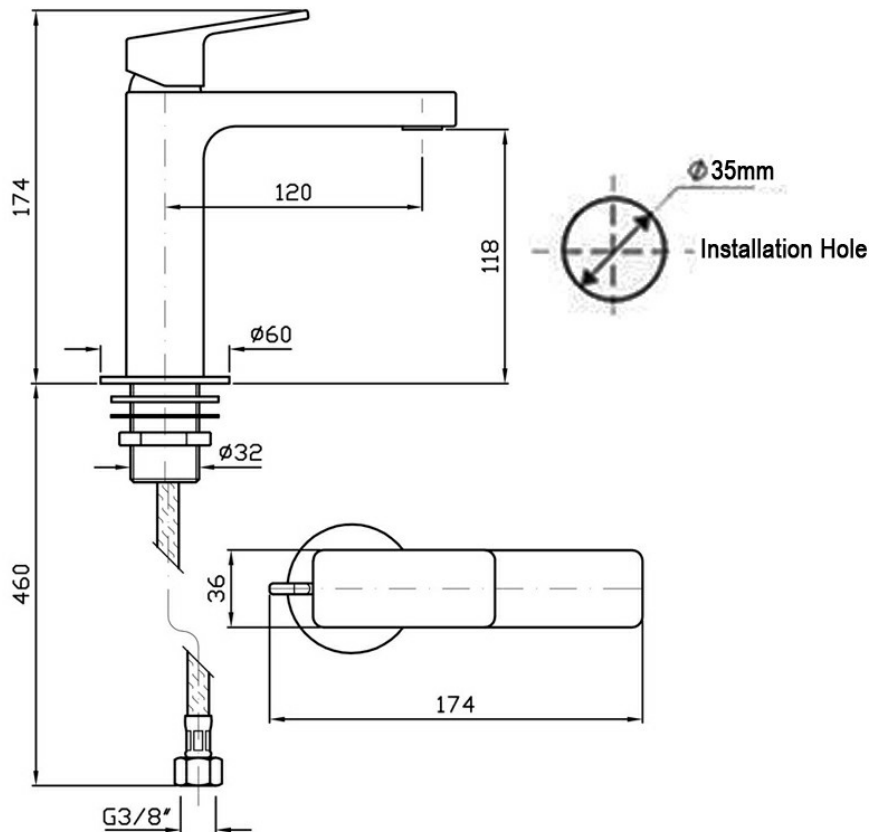

## JINGLE BASIN MIXER - CHROME

ZIN693  
\$925

ZUCCHETTI.

5	Guarantee	5 Year Guarantee on Non-Chrome Finishes
10	Guarantee	10 Year Guarantee
	6 Star WELS rating	More than 3 but not more than 4.5 litres per minute.
	Mains Pressure	Suitable for Mains Pressure.
	Made in Italy	
	Indent Only	Contact us for availability
	BPIR - B2.3.1 Durability	This product complies with Building Code Regulation B2.3.1 Durability
	BPIR - G12.3.5 & G12.3.6 G12 Water Supplies	This product complies with Building Code Regulation G12.3.5 & G12.3.6 G12 Water Supplies
	BPIR - G12.3.7 G12 Water Supplies	This product complies with Building Code Regulation G12.3.7 G12 Water Supplies